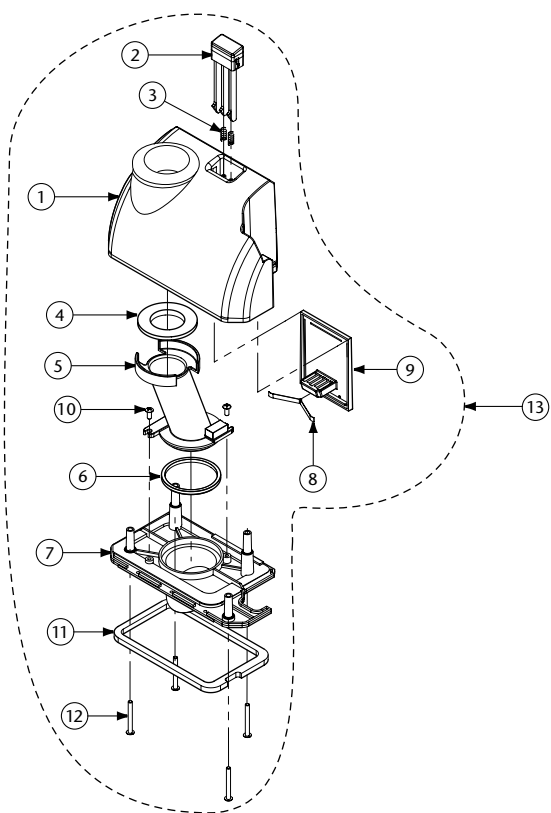

PROFORCE 1500XP HEPA/1200XP HEPA PARTS

No.	Product Name	Qty	List Price
1	104234 Cover, Bag Housing, Grey F/XP	1 ea.	$17.37
2	104232 Latch, Release, Bag Cover	1 ea.	4.63
3	104233 Spring, Release Button, F/Bag Cover Latch	2/pk	2.32
4	104235 Seal, Transition Duct/Bag Cover, Upper	1 ea.	3.48
5	104236 Duct, Transition, Bag Cover, F/XP	1 ea.	6.95
6	104238 Seal, Transition Duct/Bag Cover Nozzle Plate, Lower	1 ea.	2.32
7	104239 Plate, Bag Cover Nozzle, F/XP	1 ea.	5.42
8	104242 Spring, Bag Cover Latch	1 ea.	3.48
9	104243 Plate, Bag Cover Latch	1 ea.	2.55
10	104505 Screw, Phillips, 4mm x 9.5mm	2/pk	2.32
11	104241 Gasket, Bag Cover	1 ea.	2.55
12	104493 Screw, Phillips, 4.2mm x 35mm	4/pk	4.25
13	105486 Filter Cover Kit w/Riveted Hinge and 6 Rivets (includes: #1-12)	1 kit	45.84
14	107260 1500XP HEPA Bag Housing Assembly, Grey w/Riveted Hinge & Decal Incl: Bag Cover Nozzle Plate	1 ea.	41.67
	107285 1200XP HEPA Bag Housing Assembly, Grey w/Riveted Hinge & Decal Incl: Bag Cover Nozzle Plate	1 ea.	41.67
15	104491 Rivet F/Bag Housing Assembly	6/pk	3.48
16	104284 Cord, Power, w/Strain Relief, 50' Yellow (includes: #30, 44)	1 ea.	36.73
17	103483 Intercept Micro Filter	10/pk	11.21
18	104738 Seal, Gasket, Bag Housing	1 ea.	2.55
19	104283 Switch, Filter, Lock-Out	1 ea.	10.83
20	104281 Filter, Double Layer Motor Intake	1 ea.	3.03
21	104282 Cover, Switch, Filter Lock-out	1 ea.	2.55
22	104268 Bracket, Cord Wrap	1 ea.	4.63
23	104269 Spring, Compression, Cord Wrap Bracket	1 ea.	2.55
24	104270 Washer, Compression Spring, Cord Wrap Bracket	1 ea.	1.16
25	105147 Switch, Rocker, On/Off	1 ea.	13.89
26	104264 Bushing, Handle Tube	1 ea.	1.28
27	104259 Plate, Handle Nut	1 ea.	1.28
28	107256 Handle, Carry w/Tool Caddy, F/XP (HEPA)	1 ea.	5.79
29	104294 Wand, F/XP	1 ea.	15.28
30	105091 Clasp, Strain Relief Kit w/Fastener (include: #43)	1 ea.	6.37
31	104271 Screw, Cord Wrap, M4 x 45mm, Phillips Round Head	1 ea.	2.32
32	104509 Screw, Phillips, 4mm x 16mm x .07 Pitch, F/Handle Assembly	1 ea.	2.32
33	105075 Screw, Phillips, 2.9mm x 13mm, F/Switch Cover	1 ea.	4.14
34	104266 Screw, Handle Assembly	1 ea.	1.42
35	104493 Screw, Phillips, 4.2mm x 35mm	4/pk	4.25
36	106618 Handle, Tube Assembly Complete, F/XP (includes: #26, 38)	1 ea.	63.03
37	104961 Hose, Assembly w/Cuffs, F/XP (includes: #39)	1 ea.	44.57
38	106617 Handle Kit (includes: #22, 23, 24, 25, 31, 32, 40, 41)	1 kit	41.67
39	105573 Quick Release Hose Cuff	1 ea.	17.27
40	107093 Impact Bumper	1 ea.	1.04
41	106619 Handle/Bezel Assembly (PF 1500XP) (includes #42)	1 ea.	23.15
42	106739 Handle Bezel (PF 1500XP)	1 ea.	8.28
43	105320 Fastener	1 ea.	4.97
44	107203 Cord Retention Clip	1 ea.	.83