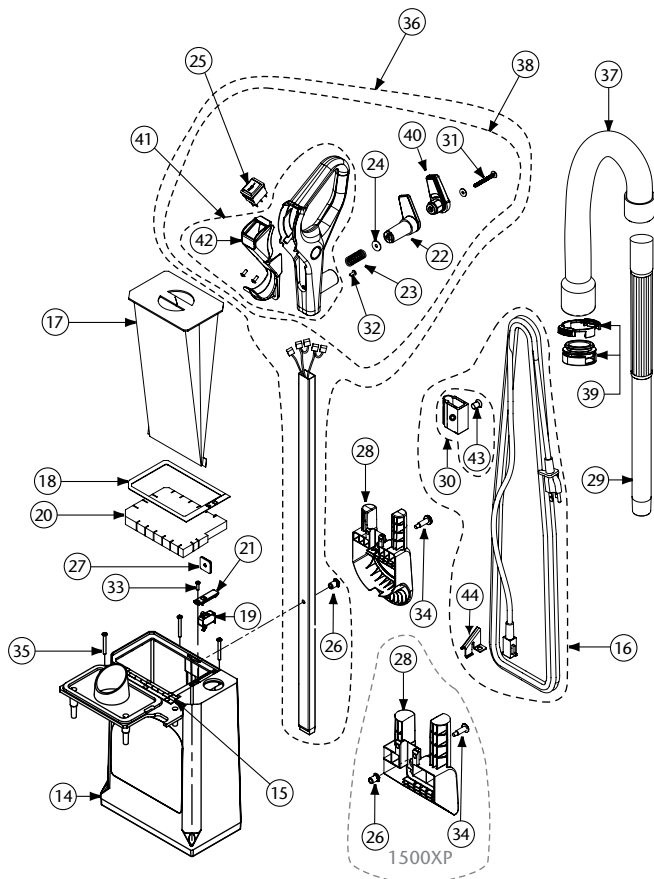

PROFORCE 1500XP HEPA/1200XP HEPA PARTS

No.	Product Name	Qty	List Price
1	104234 Cover, Bag Housing, Grey F/XP	1 ea.	$17.37
2	104232 Latch, Release, Bag Cover	1 ea.	4.63
3	104233 Spring, Release Button, F/Bag Cover Latch	2/pk	2.32
4	104235 Seal, Transition Duct/Bag Cover, Upper	1 ea.	3.48
5	104236 Duct, Transition, Bag Cover, F/XP	1 ea.	6.95
6	104238 Seal, Transition Duct/Bag Cover Nozzle Plate, Lower	1 ea.	2.32
7	104239 Plate, Bag Cover Nozzle, F/XP	1 ea.	5.42
8	104242 Spring, Bag Cover Latch	1 ea.	3.48
9	104243 Plate, Bag Cover Latch	1 ea.	2.55
10	104505 Screw, Phillips, 4mm x 9.5mm	2/pk	2.32
11	104241 Gasket, Bag Cover	1 ea.	2.55
12	104493 Screw, Phillips, 4.2mm x 35mm	4/pk	4.25
13	105486 Filter Cover Kit w/Riveted Hinge and 6 Rivets (includes: #1-12)	1 kit	45.84
14	107260 1500XP HEPA Bag Housing Assembly, Grey w/Riveted Hinge & Decal Incl: Bag Cover Nozzle Plate	1 ea.	41.67
	107285 1200XP HEPA Bag Housing Assembly, Grey w/Riveted Hinge & Decal Incl: Bag Cover Nozzle Plate	1 ea.	41.67
15	104491 Rivet F/Bag Housing Assembly	6/pk	3.48
16	104284 Cord, Power, w/Strain Relief, 50' Yellow (includes: #30, 44)	1 ea.	36.73
17	103483 Intercept Micro Filter	10/pk	11.21
18	104738 Seal, Gasket, Bag Housing	1 ea.	2.55
19	104283 Switch, Filter, Lock-Out	1 ea.	10.83
20	104281 Filter, Double Layer Motor Intake	1 ea.	3.03
21	104282 Cover, Switch, Filter Lock-out	1 ea.	2.55
22	104268 Bracket, Cord Wrap	1 ea.	4.63
23	104269 Spring, Compression, Cord Wrap Bracket	1 ea.	2.55
24	104270 Washer, Compression Spring, Cord Wrap Bracket	1 ea.	1.16
25	105147 Switch, Rocker, On/Off	1 ea.	13.89
26	104264 Bushing, Handle Tube	1 ea.	1.28
27	104259 Plate, Handle Nut	1 ea.	1.28
28	107256 Handle, Carry w/Tool Caddy, F/XP (HEPA)	1 ea.	5.79
29	104294 Wand, F/XP	1 ea.	15.28
30	105091 Clasp, Strain Relief Kit w/Fastener (include: #43)	1 ea.	6.37
31	104271 Screw, Cord Wrap, M4 x 45mm, Phillips Round Head	1 ea.	2.32
32	104509 Screw, Phillips, 4mm x 16mm x .07 Pitch, F/Handle Assembly	1 ea.	2.32
33	105075 Screw, Phillips, 2.9mm x 13mm, F/Switch Cover	1 ea.	4.14
34	104266 Screw, Handle Assembly	1 ea.	1.42
35	104493 Screw, Phillips, 4.2mm x 35mm	4/pk	4.25
36	106618 Handle, Tube Assembly Complete, F/XP (includes: #26, 38)	1 ea.	63.03
37	104961 Hose, Assembly w/Cuffs, F/XP (includes: #39)	1 ea.	44.57
38	106617 Handle Kit (includes: #22, 23, 24, 25, 31, 32, 40, 41)	1 kit	41.67
39	105573 Quick Release Hose Cuff	1 ea.	17.27
40	107093 Impact Bumper	1 ea.	1.04
41	106619 Handle/Bezel Assembly (PF 1500XP) (includes #42)	1 ea.	23.15
42	106739 Handle Bezel (PF 1500XP)	1 ea.	8.28
43	105320 Fastener	1 ea.	4.97
44	107203 Cord Retention Clip	1 ea.	.83