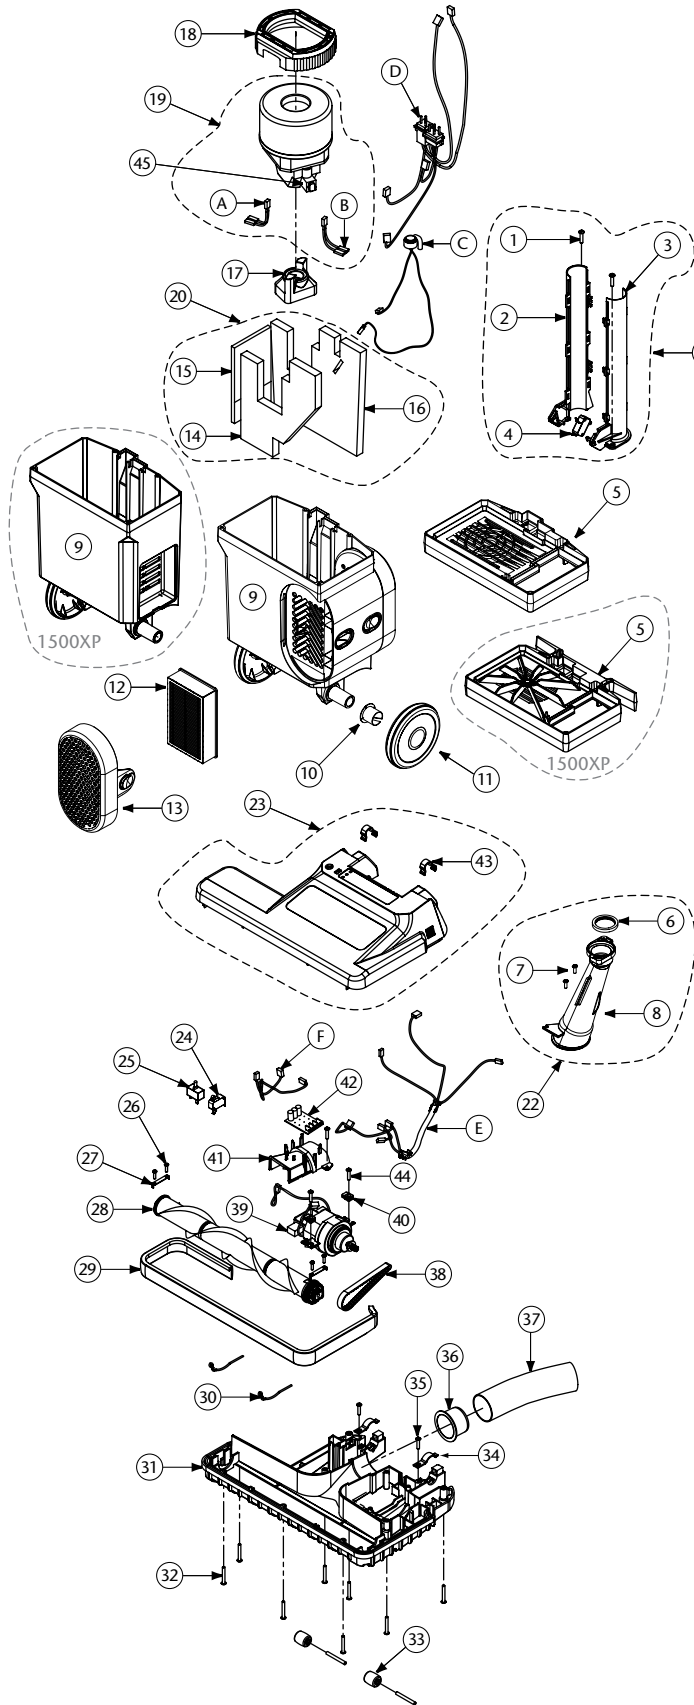

# PROFORCE 1500XP HEPA/1200XP HEPA PARTS

No.	Product Name	Qty	List Price
1	104267 Screw, Phillips, 4mm x 12mm F/Wand Guide	2/pk	\$ 4.25
2	104260 Guide, Wand, Upper Right	1 ea.	3.48
3	104261 Guide, Wand, Upper Left	1 ea.	3.48
4	104263 Switch, Wand Lockout	1 ea.	7.64
5	107255 1500XP HEPA Bulkhead, Dark Grey	1 ea.	15.36
6	104253 Seal, Lower Air Duct, Nitrile	1 ea.	1.28
7	104267 Screw, Phillips, 4mm x 12mm F/Lower Air Duct	2/pk	4.25
8	104250 Air Duct	1 ea.	10.83
9	107257 1500XP HEPA Motor Housing, Charcoal	1 ea.	36.17
10	104504 Bearing, Pivot	2/pk	3.48
11	104306 Wheel, Rear	2/pk	12.74
12	107005 1500XP HEPA Filter, Exhaust, HEPA Media	1 ea.	5.78
13	107258 1500XP HEPA Cover, Filter Cartridge, Charcoal	1 ea.	5.22
14	103532 Foam, Sound, Motor Housing, Front Panel	1 ea.	5.42
15	103533 Foam, Sound, Motor Housing, Left Panel	1 ea.	3.18
16	103531 Foam, Sound, Motor Housing, Rear Panel	1 ea.	7.64
17	104247 Motor Mount, Lower Nitrile	1 ea.	6.37
18	104249 Motor Mount, Upper Nitrile	1 ea.	10.83
19	104957 Motor Assembly w/Jumpers (includes: A, B)	1 kit	76.41
20	105488 Motor Housing Sound Filter (includes: #14,15,16)	1 kit	15.28
21	105490 Wand Kit (includes: #1, 2, 3, 4)	1 kit	10.19
22	105489 Air Duct Kit (includes: #6, 7, 8)	1 kit	11.47
23	107282 1500XP HEPA Power Nozzle Cover w/Detent Springs & Decal (includes: #43)	1 ea.	31.45
107283	1200XP HEPA Power Nozzle Cover w/Detent Springs & Decal (includes: #43)	1 ea.	31.45
24	104279 Switch, Safety, Power Nozzle Lockout	1 ea.	13.73
25	104212 Circuit Breaker	1 ea.	17.51
26	104496 Screw, Phillips, 3.5mm x 13mm, F/Brush Retainer	4/pk	5.30
27	104499 Retainer, Brush Roll	2/pk	2.55
28	104216 Brush Roll, Power Nozzle, 14"	1 ea.	30.35
107163	1200XP Brush Roll, Power Nozzle, 12"	1 ea.	30.35
29	104218 Bumper, Power Nozzle, Vinyl	1 ea.	6.95
107166	1200XP Bumper, Power Nozzle, Vinyl	1 ea.	6.95
30	104500 Brace, Formed Wire, F/Power Nozzle Base	2/pk	2.55
31	104221 Baseplate, Power Nozzle	1 ea.	45.80
107167	1200XP HEPA Baseplate, Power Nozzle	1 ea.	45.80
32	104497 Screw, Phillips, 4mm x 35mm F/Base Cover	8/pk	6.02
33	834363 Wheel/Axle Replacement Kit	1 kit	7.18
34	104503 Clamp, Rear Wheel	1 set	4.45
35	104495 Screw, Phillips, 4mm x 19mm F/Powerhead	5/pk	3.48
36	104227 Sleeve, Hose, Air Duct	1 ea.	2.55
37	104230 Hose, Power Nozzle to Air Duct, Lower	1 ea.	5.88
38	104217 Belt, Drive, F/Brush Roll	1 ea.	5.79
39	104506 Motor, Power Nozzle with Crimps	1 ea.	75.34
40	104498 Grommet, Vibration, Power Nozzle Motor, Nitrile	2/pk	2.55
41	104224 Cover, Air Duct, Power Nozzle	1 ea.	4.79
42	104226 Board, Vacuum Operation Indicator	1 ea.	9.26
43	104507 Spring, Detent, Upright Lock	2/pk	3.48
44	105371 Screw, Phillips, 4.2mm x 19mm, F/Power Nozzle Motor	2/pk	2.32
45	105281 Carbon Brush Set for ProForce Motor	1 set	20.98
105754	Wire Harness Kit includes:	1 set	33.00
	A. Harness, Jumper, Red	B. Harness, Jumper, White	
	C. Sensor, Bag Full Indicator	D. Harness, Main Power Supply	
	E. Harness, Wire, Power Nozzle	F. Harness, Power Nozzle Switch	